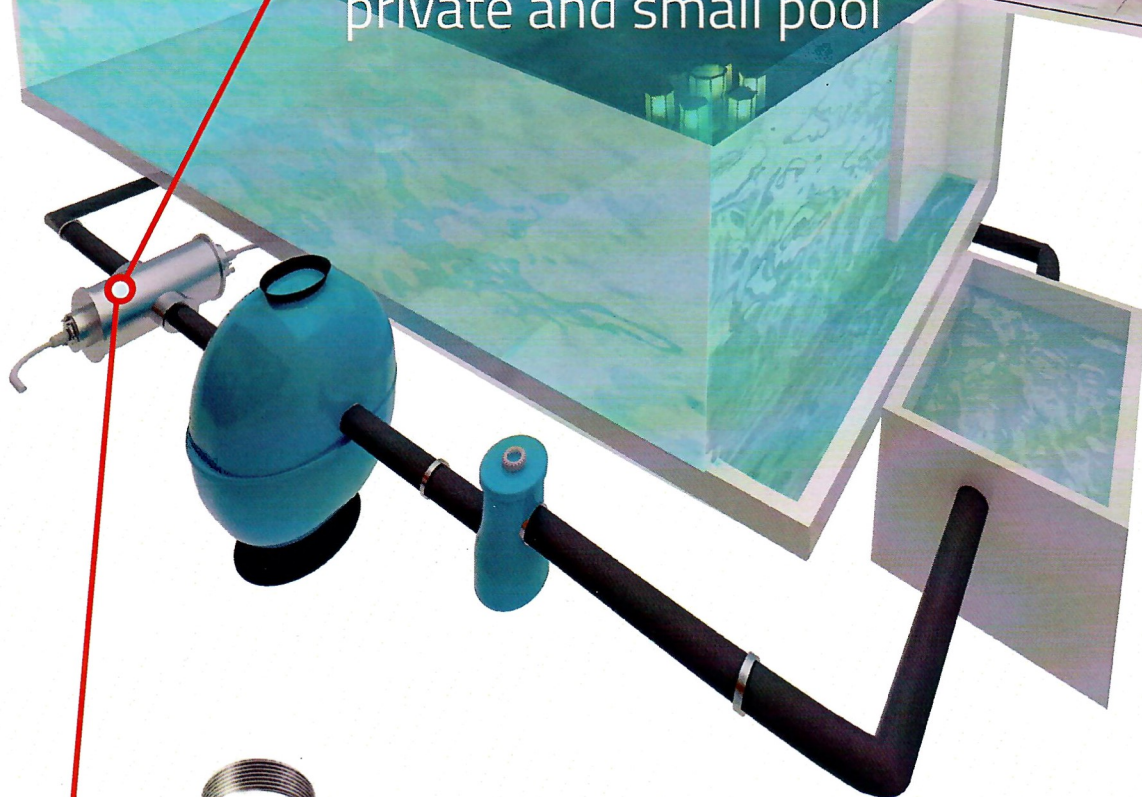

Medium Pressure System **SMP3** for SPA, private and small pool

S.S. 316L

## No more

- Eyes redness
- Chlorine pool smell
- Skin irritation and drying
- Allergies
- Asthma

Model	Connections	Max. Pool Volume
SMP 3I	2"	25 m <sup>3</sup> *

\*depending on recirculation frequency

Inline installation  
in only 20cm pipe!

Control display

Alarm buzzer

Remote start/stop contact

6mt lamp cable (optional up to 50mt!)

### Highest quality of your water and ambient.

SMP 3 is the solution for any SPA, private and small pool. All the benefits of a medium pressure lamps without any compromise. Same technology used in public pools is now available for small flow rates. Easy installation and long life technology.