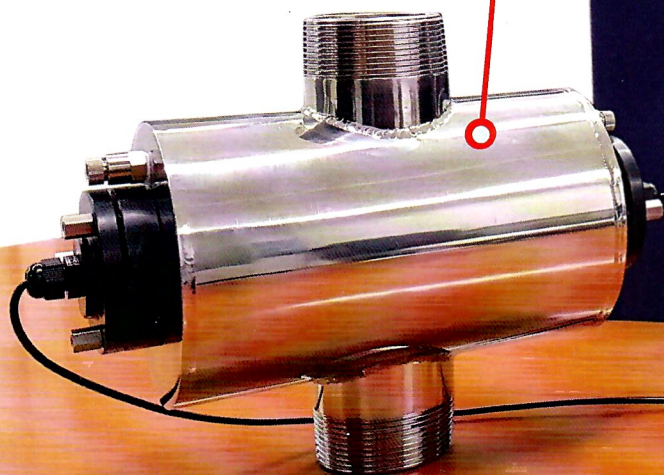

Medium Pressure System **SMP3** for SPA, private and small pool

S.S. 316L

## No more

- Eyes redness
- Chlorine pool smell
- Skin irritation and drying
- Allergies
- Asthma

Model	Connections	Max. Pool Volume
SMP 3I	2"	25 m <sup>3</sup> *

\*depending on recirculation frequency

Inline installation  
in only 20cm pipe!

Control display

Alarm buzzer

Remote start/stop contact

6mt lamp cable (optional up to 50mt!)

### Highest quality of your water and ambient.

SMP 3 is the solution for any SPA, private and small pool. All the benefits of a medium pressure lamps without any compromise. Same technology used in public pools is now available for small flow rates. Easy installation and long life technology.