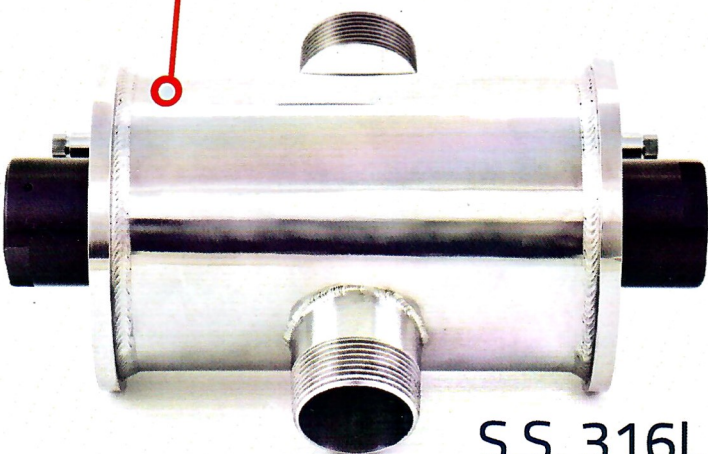

Medium Pressure System **SMP3** for SPA, private and small pool

S.S. 316L

## No more

- Eyes redness
- Chlorine pool smell
- Skin irritation and drying
- Allergies
- Asthma

Model	Connections	Max. Pool Volume
SMP 3I	2"	25 m <sup>3</sup> *

\*depending on recirculation frequency

Inline installation  
in only 20cm pipe!

Control display

Alarm buzzer

Remote start/stop contact

6mt lamp cable (optional up to 50mt!)